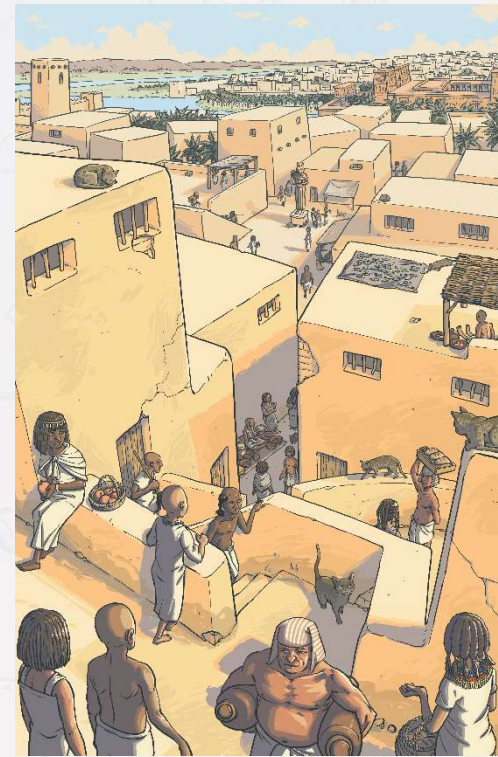

The illustration features a large, stylized blue cat face with yellow outlines for its eyes, nose, and mouth. The cat's ears are large and pointed, with yellow stripes. The background is a tan color with various Egyptian hieroglyphs. A young girl with dark skin, wearing a white dress and a necklace, is sitting on the ground to the right of the cat's face, looking up at it. The overall style is a simple, cartoonish illustration.

# Leila and the city of the Cat Goddess

Guided Reading Questions

twinkl

twinkl  
Quality Standard  
Approved

# Chapter One

To think about while reading:

1. Where does the opening scene take place?
2. What does Leila dislike about her home?
3. What differences are there between Leila's home and yours?